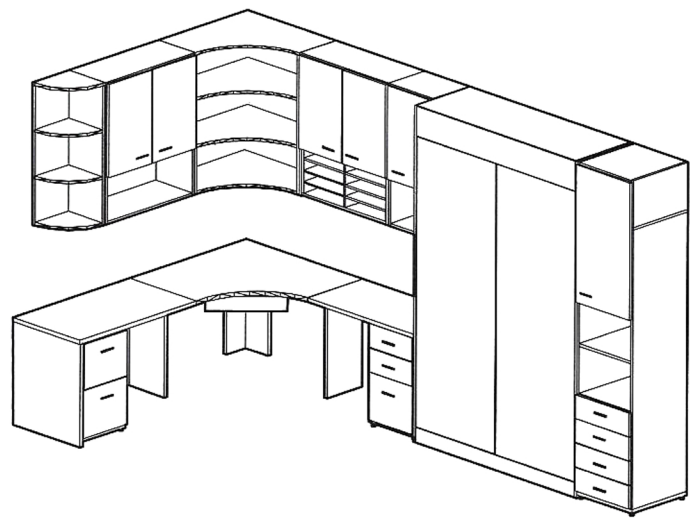

Techline Contemporary Furniture is a system made up of building blocks of different sizes and shapes that all work together in countless ways so you can define and redefine your space. Harness your environment. Be more organized. More productive. More creative. This is what we do. This is Techline.

**Turn an office into a guest room.**

**GROUP COMPONENTS**

- |                         |                  |
|-------------------------|------------------|
| 1 1439OC14-SU           | 1 32391C3        |
| 1 3239CAB14-SU          | 1 1639CAB14-SU   |
| 1 1639CAB14-SU          | 1 1626FB24-SU    |
| 1 1626DFB20-SU          | 1 1676CAB20      |
| 1 613CAB20-SU           | 1 1639DRHL-1     |
| 2 1626DR-2              | 4 1606DW20-2     |
| 1 626DRHL-1             | 1 16FLB24        |
| 2 16FLB20               | 1 4242DCB        |
| 1 BK2918KM              | 2 Special Panels |
| 1 WS4224                | 15 CH0802        |
| 1 WB: Queen, Full, Twin | 1 Mattress       |

**Office / Guest Room**

Techline is flexible. The interchangeable pieces quickly transform the function of even the most demanding workspace. A wall bed can change an office into a guest bedroom, then back again in minutes. All Techline components can be configured and reconfigured based on your changing needs.