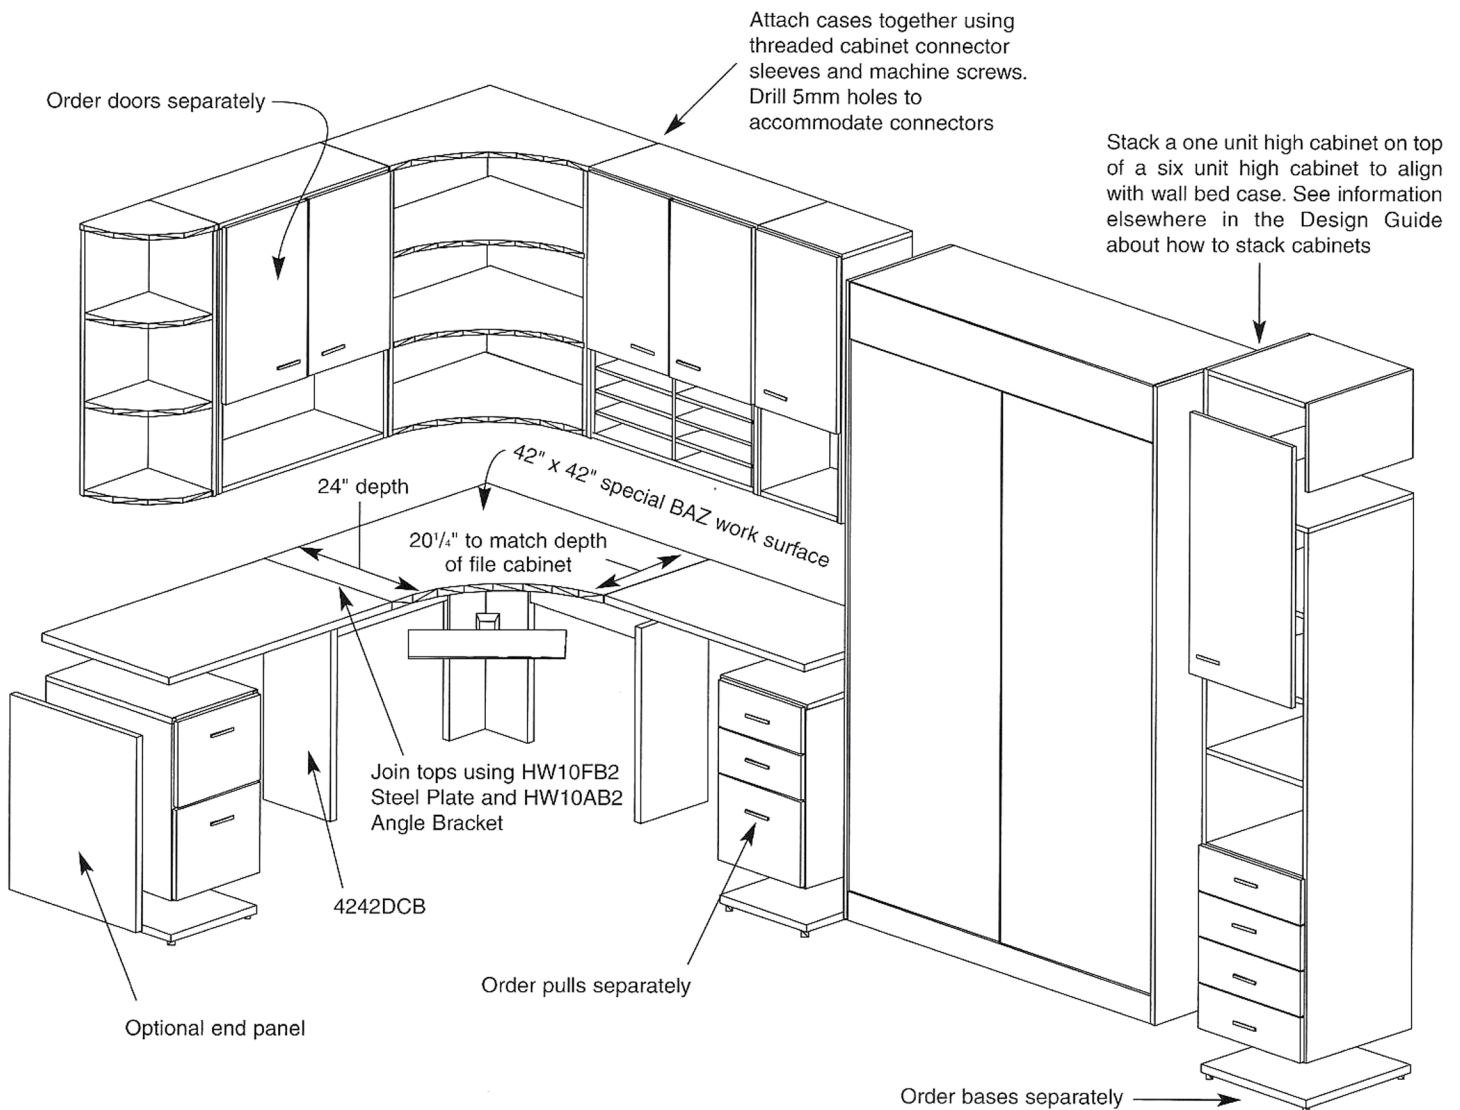

Techline Contemporary Furniture is a system made up of building blocks of different sizes and shapes that all work together in countless ways so you can define and redefine your space. Harness your environment. Be more organized. More productive. More creative. This is what we do. This is Techline.

**Turn an office into a guest room.**

**GROUP COMPONENTS**

- |                         |                  |
|-------------------------|------------------|
| 1 1439OC14-SU           | 1 32391C3        |
| 1 3239CAB14-SU          | 1 1639CAB14-SU   |
| 1 1639CAB14-SU          | 1 1626FB24-SU    |
| 1 1626DFB20-SU          | 1 1676CAB20      |
| 1 613CAB20-SU           | 1 1639DRHL-1     |
| 2 1626DR-2              | 4 1606DW20-2     |
| 1 626DRHL-1             | 1 16FLB24        |
| 2 16FLB20               | 1 4242DCB        |
| 1 BK2918KM              | 2 Special Panels |
| 1 WS4224                | 15 CH0802        |
| 1 WB: Queen, Full, Twin | 1 Mattress       |

**Office / Guest Room**

Techline is flexible. The interchangeable pieces quickly transform the function of even the most demanding workspace. A wall bed can change an office into a guest bedroom, then back again in minutes. All Techline components can be configured and reconfigured based on your changing needs.