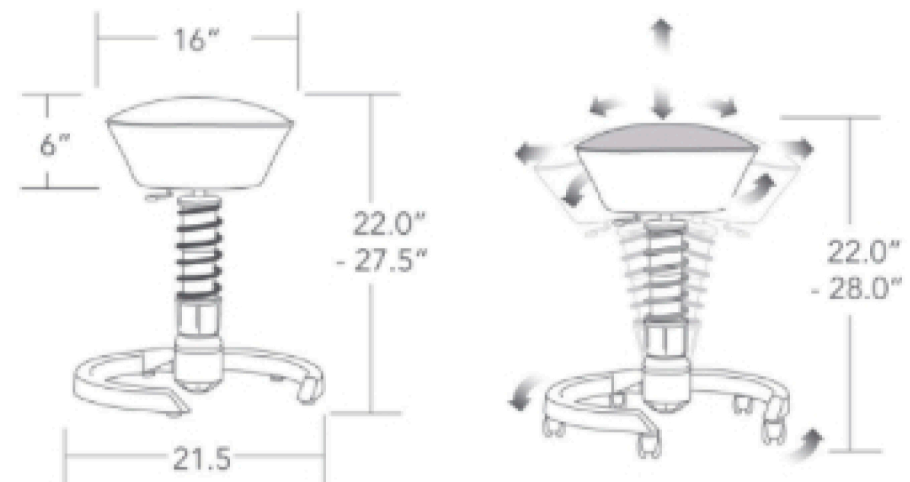

Contact us for further information:

(301) 770-1779 • www.techlinecabinetry.com